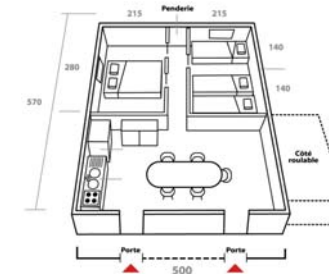

TENTE 28 m² 3 bedrooms