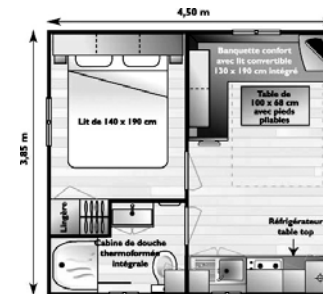

Bank identification code : AGRI FR PP 822

Date/...../ 2012 Signature

LOCATIONS HEBERGEMENT

MOBILHOME 26 m², 2 bedrooms
kitchen, living room, wc, bathroom, wooden terrace

MOBILHOME 16 m², 1 bedroom
kitchen, living room, wc, shower, terrace